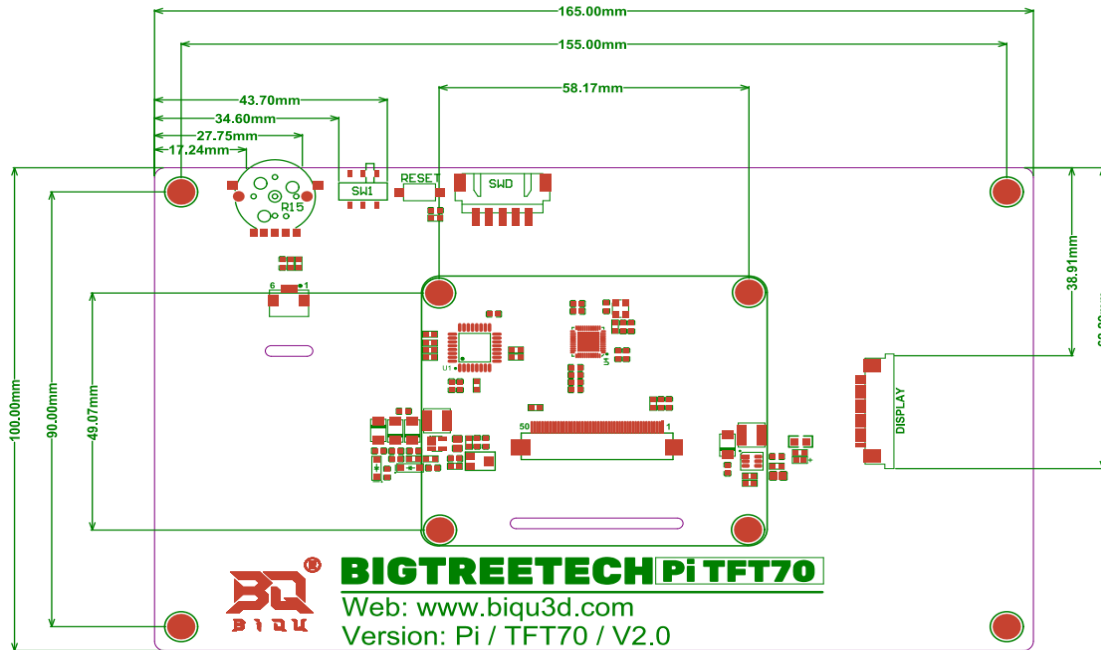

1. Screen features:

- 1) The backlight can be adjusted by a rotary encoder, which is convenient and quick;
- 2) One-click rotation display direction function. With a light touch, you can rotate the display direction 180 degrees;
- 3) On-board studs and positioning posts can fix the Raspberry Pi, which is more integrated;
- 4) Use a FPC cable to connect the screen to the Pi's DSI interface, and the display can be touched, which is simple and convenient.

2. Screen parameters:

Screen size: 165mm*100mm For details, see BTT Pi TFT70 V2.0 -SIZE.pdf

MCU: HK32F030K6T6

Screen display area: 154*86mm

Screen resolution: 800*480

Number of screen backlights: 27-LED

Power input: DC 3.3V

Working method: DSI

Capacitive touch screen parameters: IC-GT911 structure: G+G

II. Description of screen indicator

After the screen is powered on, if the power indicator lights up, it indicates that the power supply is normal.

III. Screen interface description

1. Dimensions

2. Introduction to screen interface

IV. Attention

1. Note that the DSI interface line sequence should not be reversed;
2. Be careful to handle the screen gently to prevent it from being broken;
3. When adjusting the backlight, pay attention to the strength of the rotary encoder to prevent the encoder from turning bad. Do not continue to turn when the encoder is turned to the end, otherwise the encoder will be damaged, and our company does not assume after-sales responsibilities in this case.