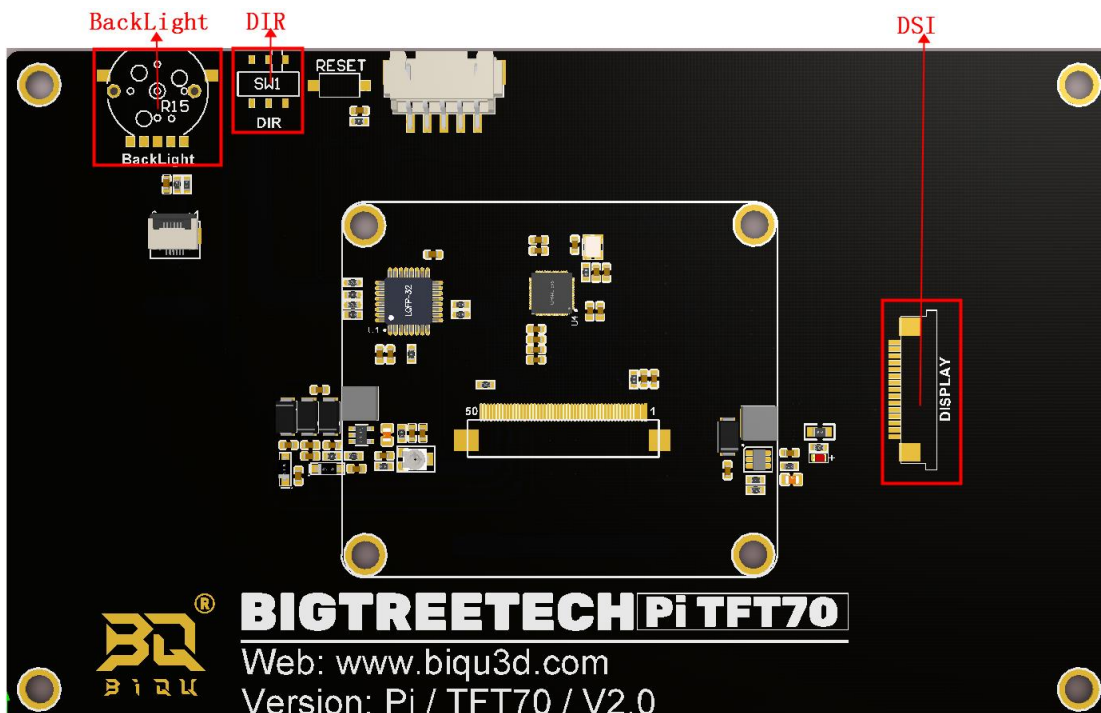

1. Screen features:

- 1) The backlight can be adjusted by a rotary encoder, which is convenient and quick;
- 2) One-click rotation display direction function. With a light touch, you can rotate the display direction 180 degrees;
- 3) On-board studs and positioning posts can fix the Raspberry Pi, which is more integrated;
- 4) Use a FPC cable to connect the screen to the Pi's DSI interface, and the display can be touched, which is simple and convenient.

2. Screen parameters:

Screen size: 165mm*100mm For details, see BTT Pi TFT70 V2.0 -SIZE.pdf

MCU: HK32F030K6T6

Screen display area: 154*86mm

Screen resolution: 800*480

Number of screen backlights: 27-LED

Power input: DC 3.3V

Working method: DSI

Capacitive touch screen parameters: IC-GT911 structure: G+G

II. Description of screen indicator

After the screen is powered on, if the power indicator lights up, it indicates that the power supply is normal.

III. Screen interface description

1. Dimensions

2. Introduction to screen interface

IV. Attention

1. Note that the DSI interface line sequence should not be reversed;
2. Be careful to handle the screen gently to prevent it from being broken;
3. When adjusting the backlight, pay attention to the strength of the rotary encoder to prevent the encoder from turning bad. Do not continue to turn when the encoder is turned to the end, otherwise the encoder will be damaged, and our company does not assume after-sales responsibilities in this case.