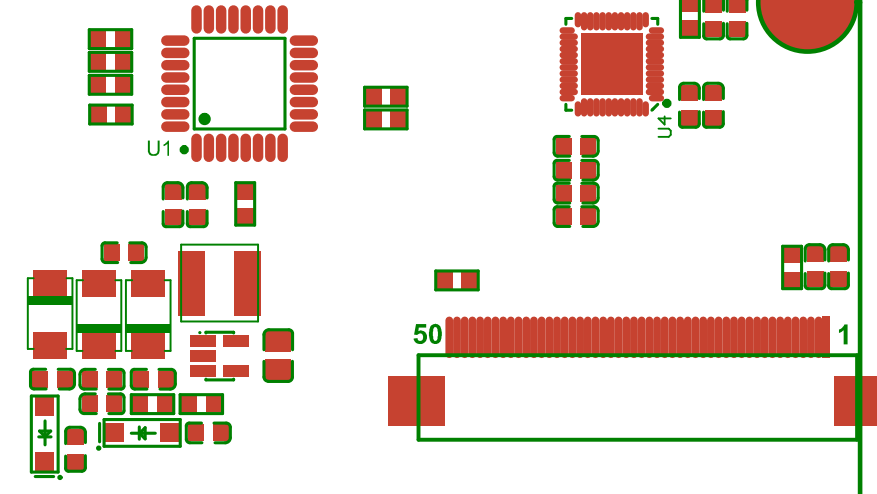

121.00mm  
113.03mm  
37.23mm  
28.13mm  
23.66mm  
12.94mm

75.78mm  
67.77mm  
49.07mm  
13.45mm

**BIGTREETECH** Pi TFT50

Web: [www.biqu3d.com](http://www.biqu3d.com)  
Version: Pi / TFT50 / V2.0

33.50mm 57.83mm