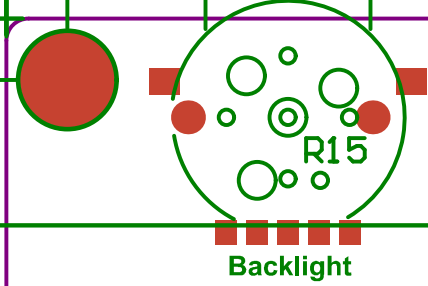

121.00mm  
113.03mm  
37.23mm  
28.13mm  
23.66mm  
12.94mm

75.78mm  
67.77mm  
49.07mm  
13.45mm

**BIGTREETECH** Pi TFT50

Web: [www.biqu3d.com](http://www.biqu3d.com)  
Version: Pi / TFT50 / V2.0

33.50mm 57.83mm