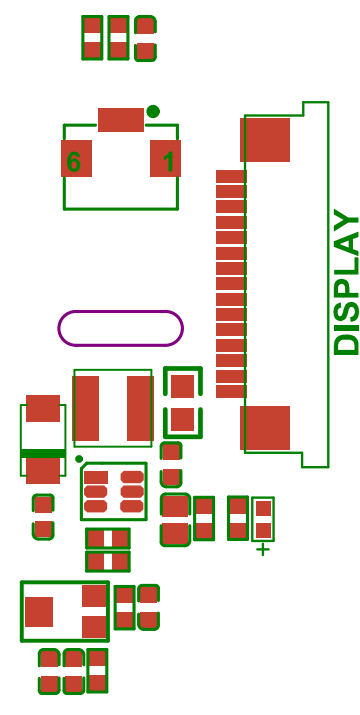

121.00mm  
113.03mm  
37.23mm  
28.13mm  
23.66mm  
12.94mm

75.78mm  
67.77mm  
49.07mm  
13.45mm

**BIGTREETECH** Pi TFT50

Web: [www.biqu3d.com](http://www.biqu3d.com)  
Version: Pi / TFT50 / V2.0

33.50mm 57.83mm