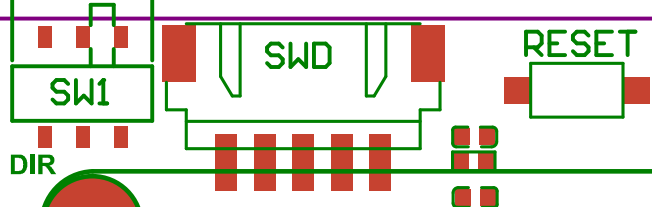

121.00mm  
113.03mm  
37.23mm  
28.13mm  
23.66mm  
12.94mm

75.78mm  
67.77mm  
49.07mm  
13.45mm

**BIGTREETECH** Pi TFT50

Web: [www.biqu3d.com](http://www.biqu3d.com)  
Version: Pi / TFT50 / V2.0

33.50mm 57.83mm