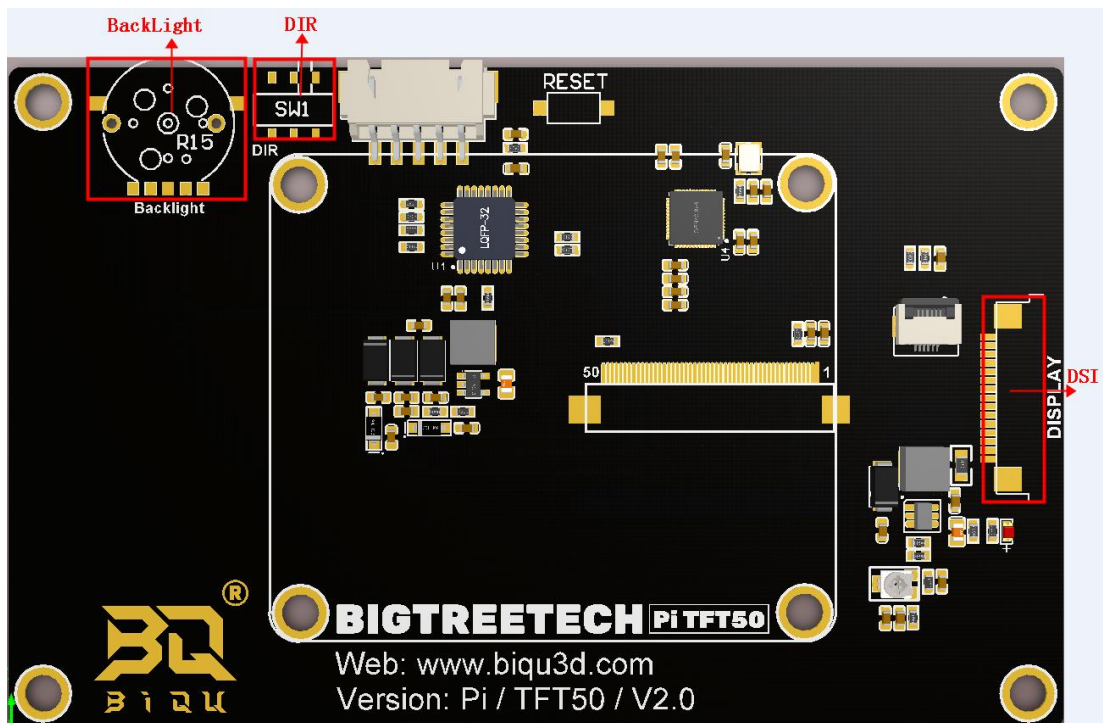

1. Screen features:

- 1) The backlight can be adjusted by a rotary encoder, which is convenient and quick;
- 2) One-click rotation display direction function. With a light touch, you can rotate the display direction 180 degrees;
- 3) On-board studs and positioning posts can fix the Raspberry Pi, which is more integrated;
- 4) Use a FPC cable to connect the screen to the Pi's DSI interface, and the display can be touched, which is simple and convenient.

2. Screen parameters:

Screen size: 121mm*76mm For details, see BTT Pi TFT50 V2.0 -SIZE.pdf

MCU: HK32F030K6T6

Screen display area: 108*61.8mm

Screen resolution: 800*480

Number of screen backlights: 18-LED

Power input: DC 3.3V

Working method: DSI

Capacitive touch screen parameters: IC-GT911 structure: G+G

II. Description of screen indicator

After the screen is powered on, if the power indicator lights up, it indicates that the power supply is normal.

III. Screen interface description

1. Dimensions

2. Introduction to screen interface

IV. Attention

1. Note that the DSI interface line sequence should not be reversed;
2. Be careful to handle the screen gently to prevent it from being broken;
3. When adjusting the backlight, pay attention to the strength of the rotary encoder to prevent the encoder from turning bad. Do not continue to turn when the encoder is turned to the end, otherwise the encoder will be damaged, and our company does not assume after-sales responsibilities in this case.