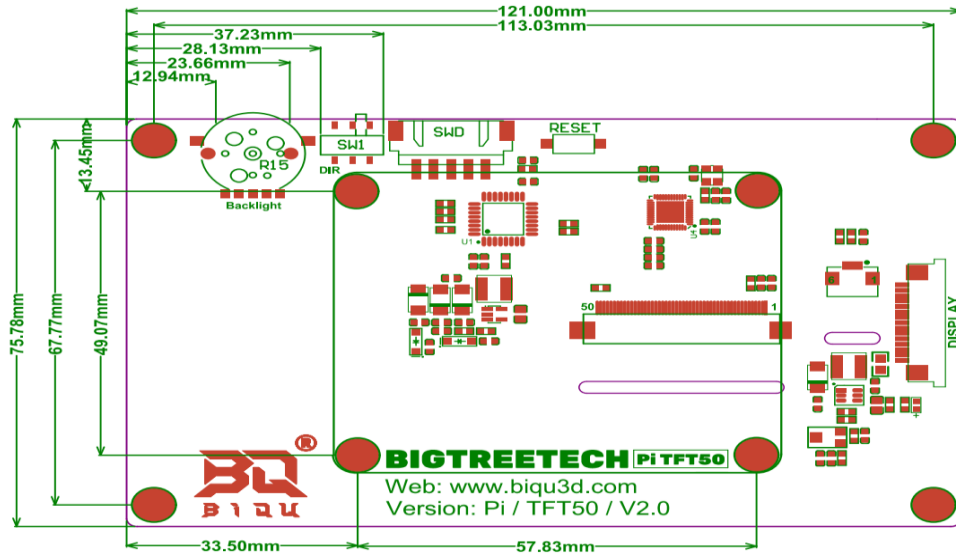

1. Screen features:

- 1) The backlight can be adjusted by a rotary encoder, which is convenient and quick;
- 2) One-click rotation display direction function. With a light touch, you can rotate the display direction 180 degrees;
- 3) On-board studs and positioning posts can fix the Raspberry Pi, which is more integrated;
- 4) Use a FPC cable to connect the screen to the Pi's DSI interface, and the display can be touched, which is simple and convenient.

2. Screen parameters:

Screen size: 121mm*76mm For details, see BTT Pi TFT50 V2.0 -SIZE.pdf

MCU: HK32F030K6T6

Screen display area: 108*61.8mm

Screen resolution: 800*480

Number of screen backlights: 18-LED

Power input: DC 3.3V

Working method: DSI

Capacitive touch screen parameters: IC-GT911 structure: G+G

II. Description of screen indicator

After the screen is powered on, if the power indicator lights up, it indicates that the power supply is normal.

III. Screen interface description

1. Dimensions

2. Introduction to screen interface

IV. Attention

1. Note that the DSI interface line sequence should not be reversed;
2. Be careful to handle the screen gently to prevent it from being broken;
3. When adjusting the backlight, pay attention to the strength of the rotary encoder to prevent the encoder from turning bad. Do not continue to turn when the encoder is turned to the end, otherwise the encoder will be damaged, and our company does not assume after-sales responsibilities in this case.